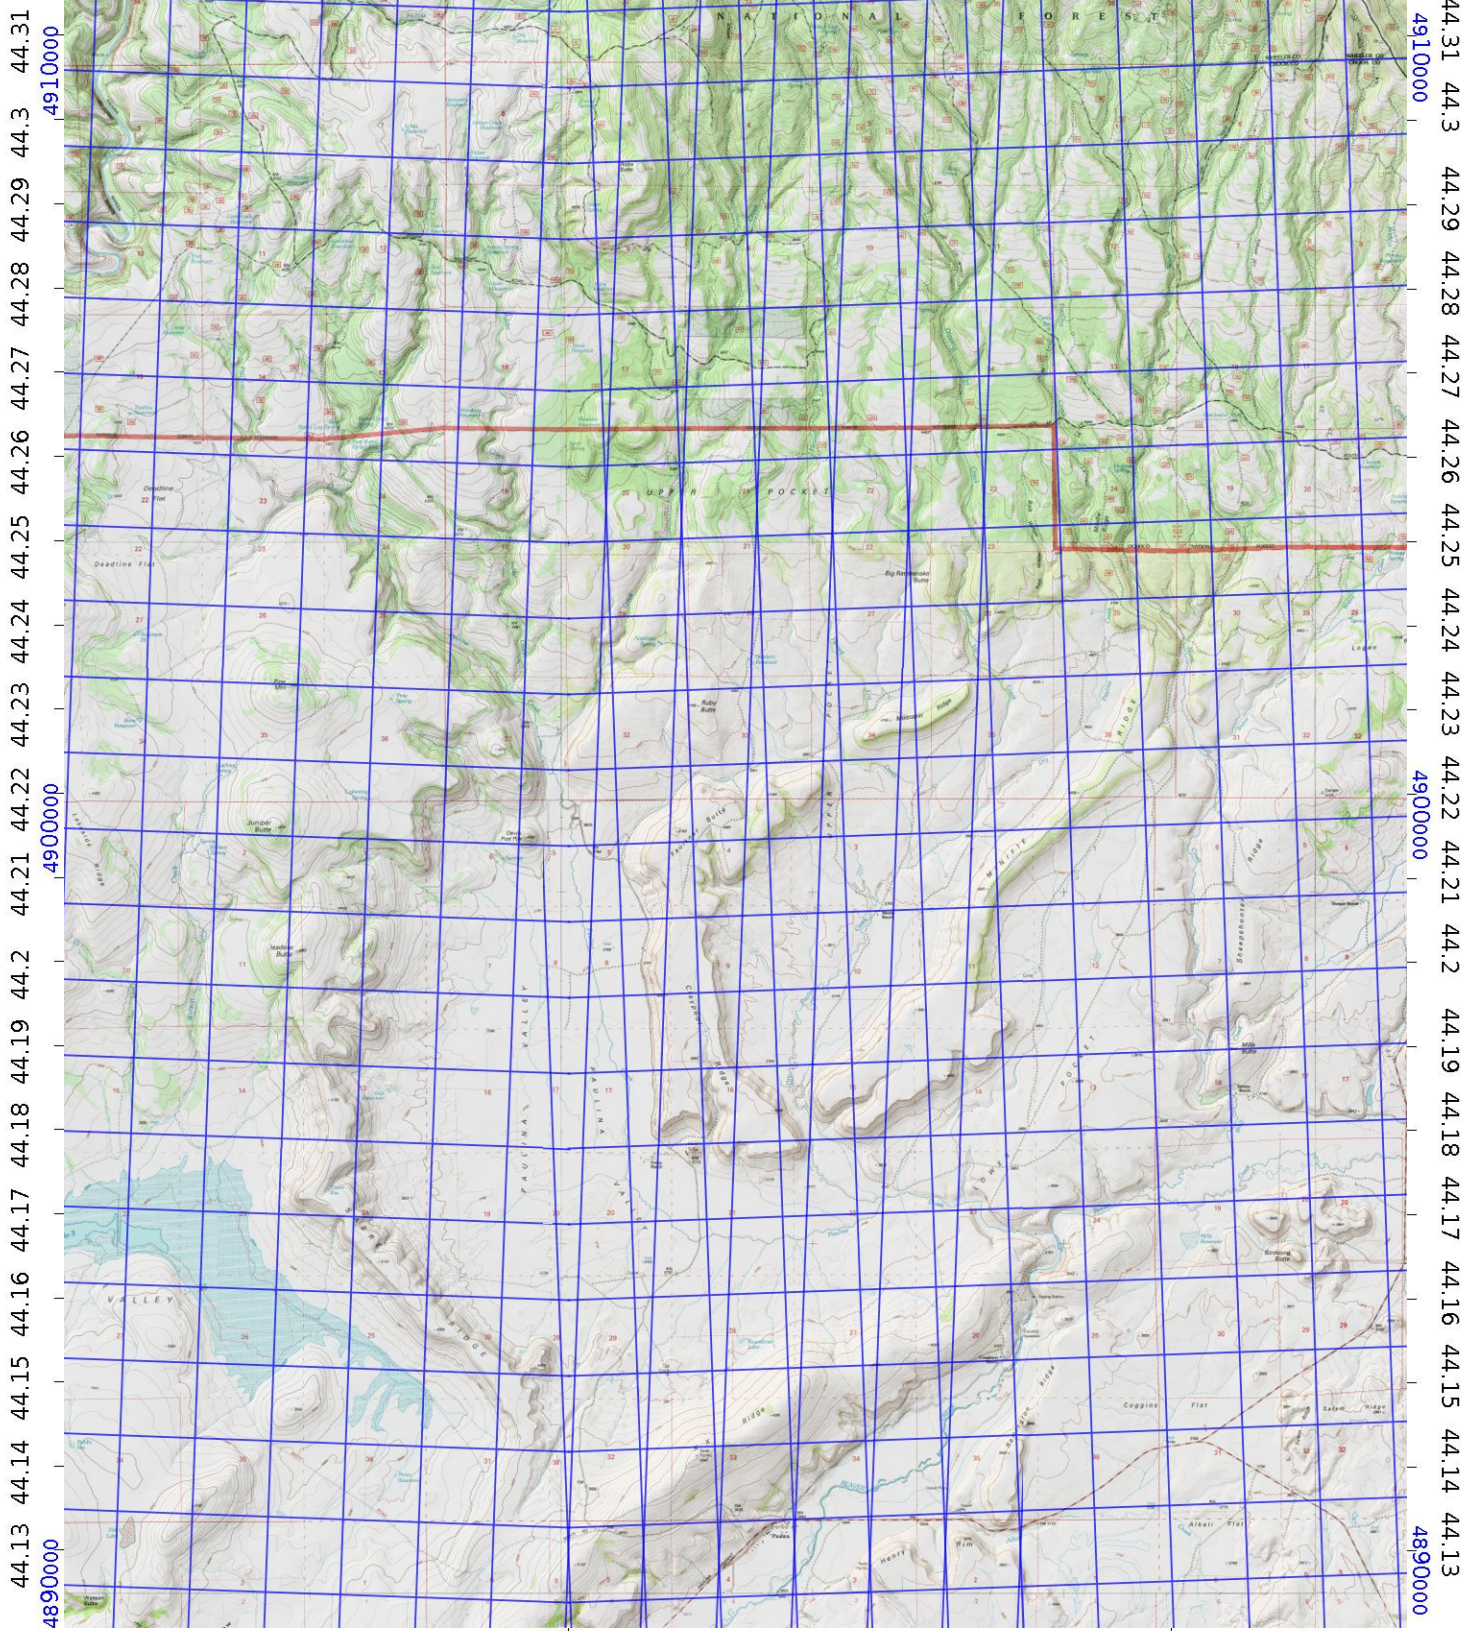

-120.0 -119.9  
0260000 0740000 0270000

10T-11T UTM 100k  
WGS84  
UTM Zones 10T-11T  
 CALTOPO